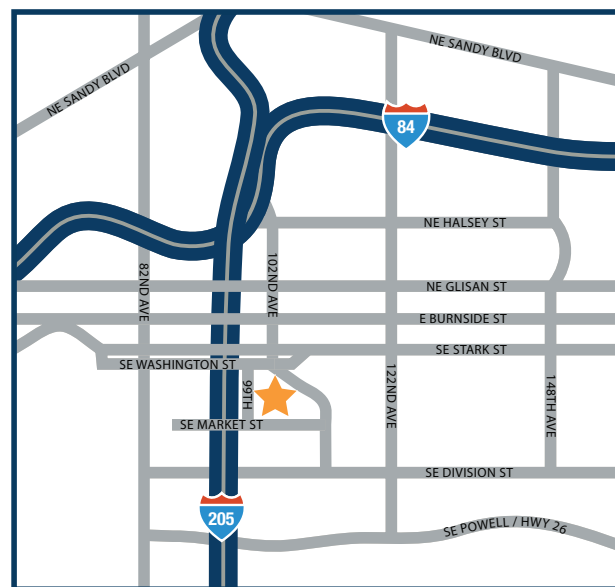

WELCOME TO ADVENTIST HEALTH PORTLAND

VISITOR'S MAP

VISITOR'S MAP

WELCOME TO ADVENTIST HEALTH PORTLAND

KEY		
?	INFORMATION	ELEVATOR
+	EMERGENCY ROOM	PARKING
♂ ♀	RESTROOMS	PHONE
☕	VENDING	CHAPEL
☂	ENTRY WAY	
🍴	FOOD	
🚪	STAIRS	